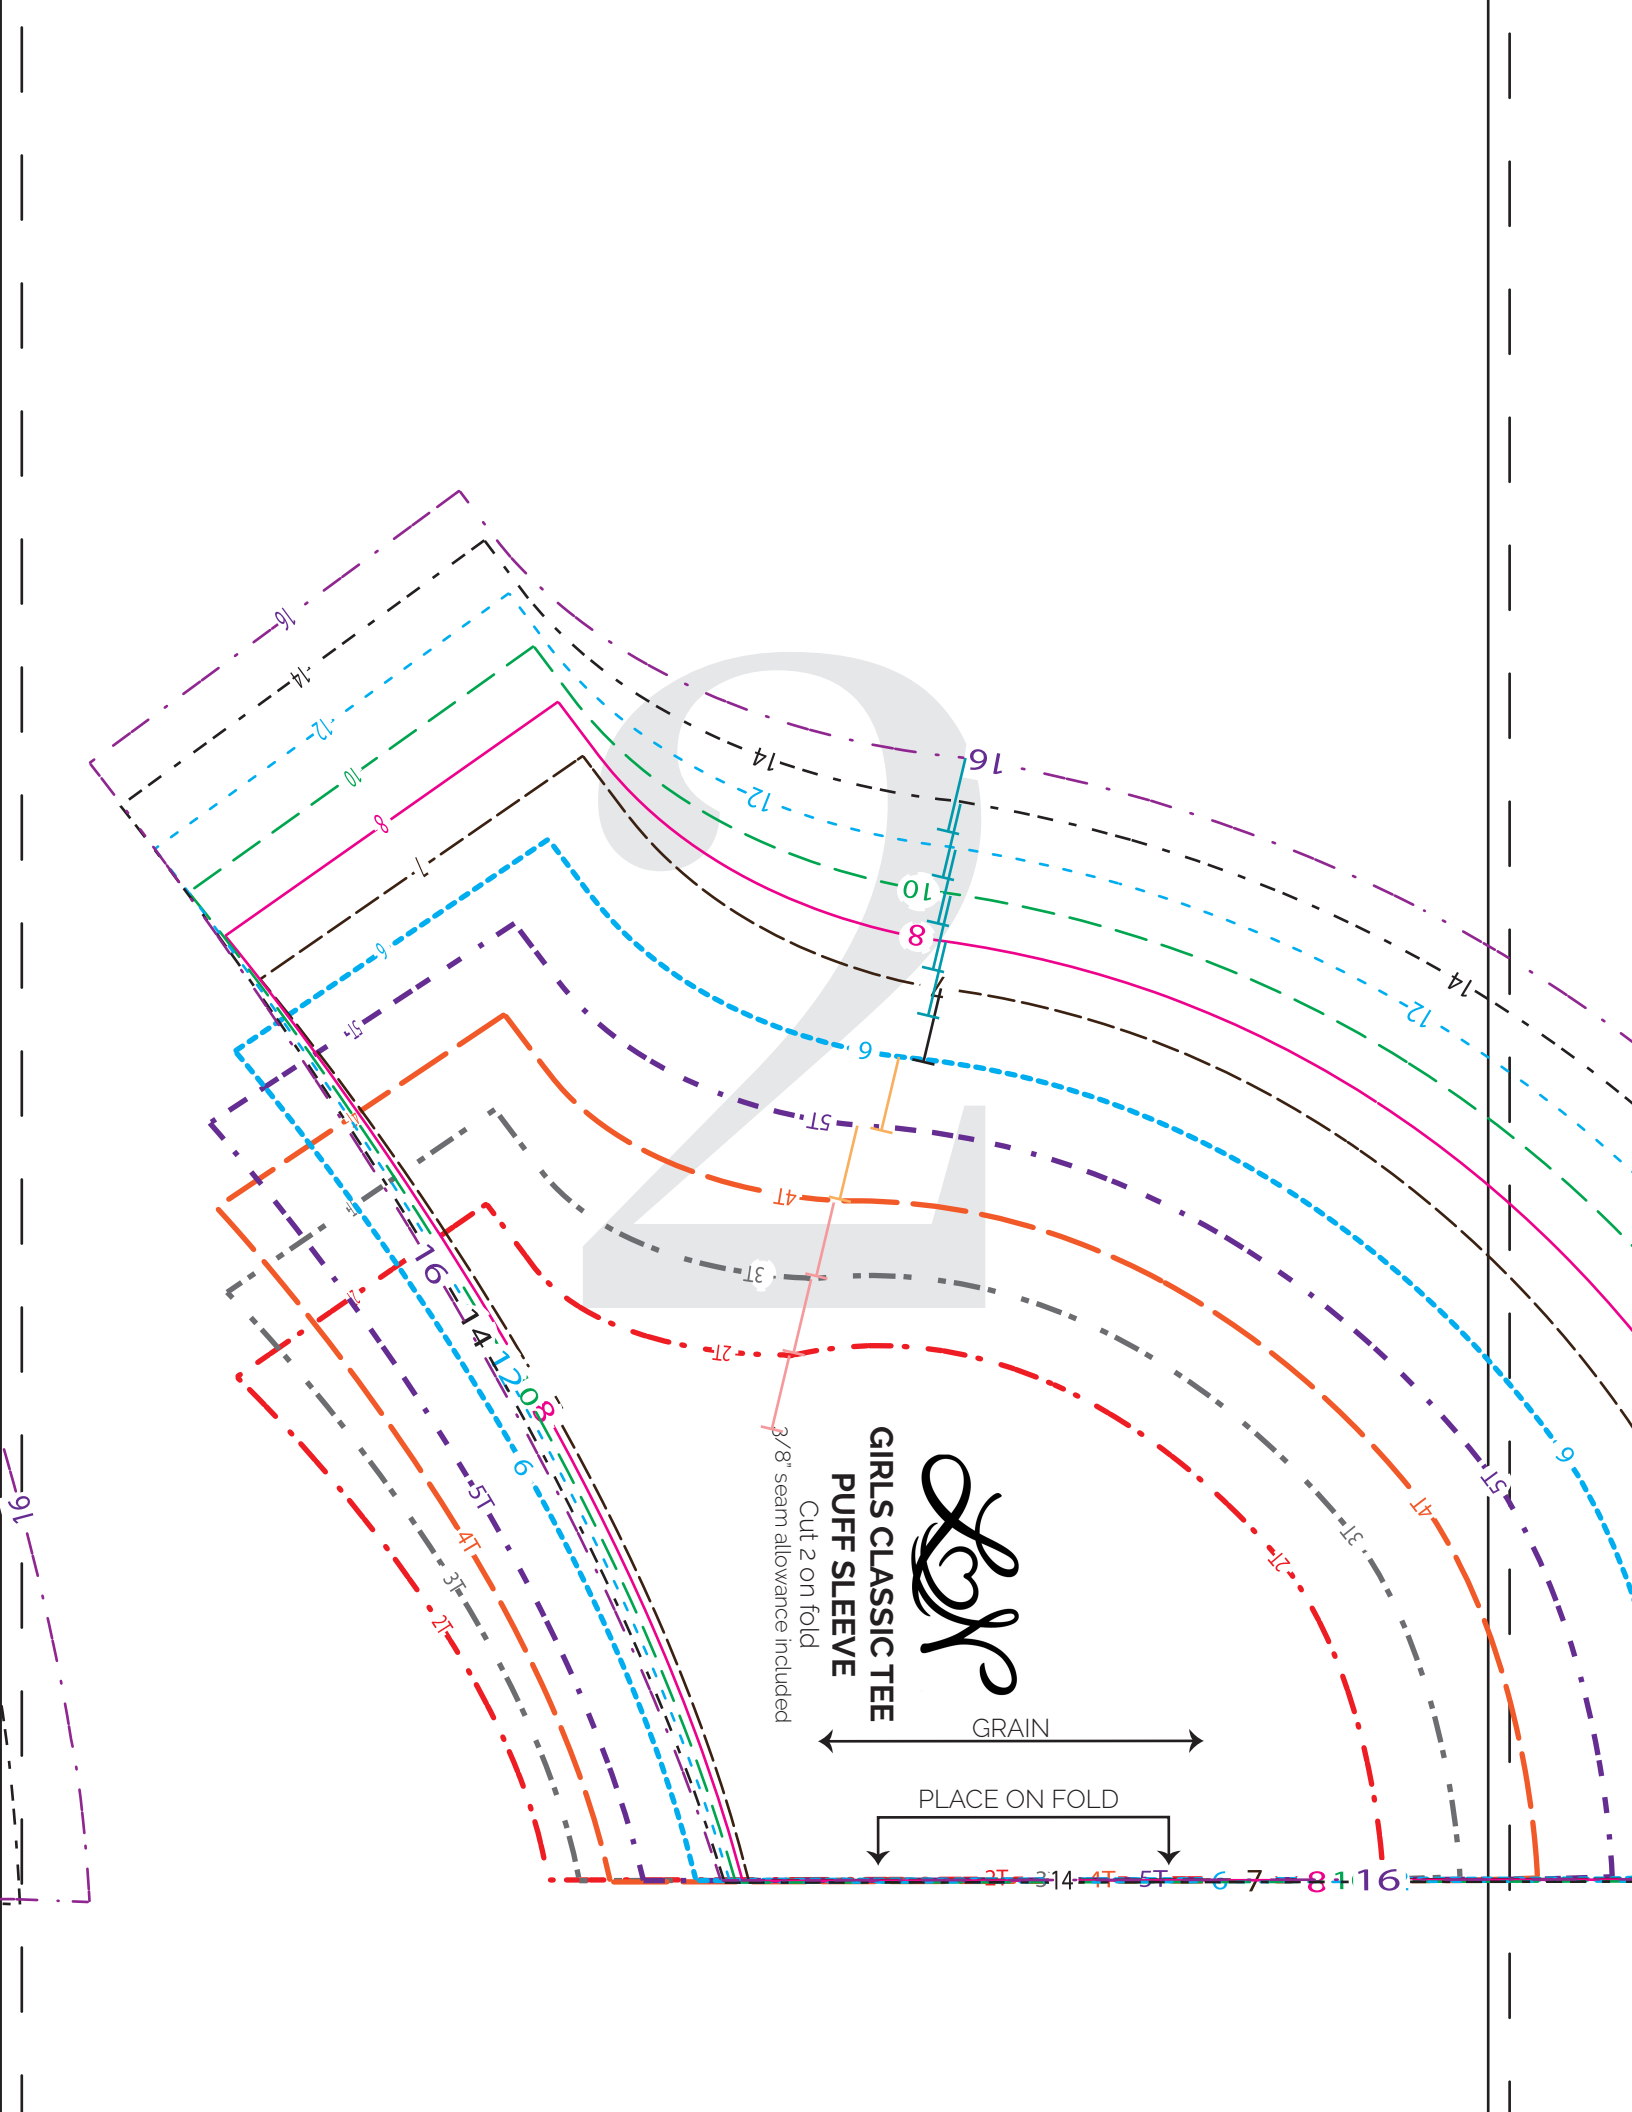

**GIRLS CLASSIC TEE  
FLUTTER SLEEVE**

Cut 2 on fold  
3/8" seam allowance included

GRAIN

PLACE ON FOLD

**GIRLS CLASSIC TEE  
PUFF SLEEVE**

Cut 2 on fold  
3/8" seam allowance included

GRAIN

PLACE ON FOLD

**GIRLS CLASSIC TEE  
PUFF SLEEVE BAND**

Cut 2  
3/8" seam allowance included

Grain