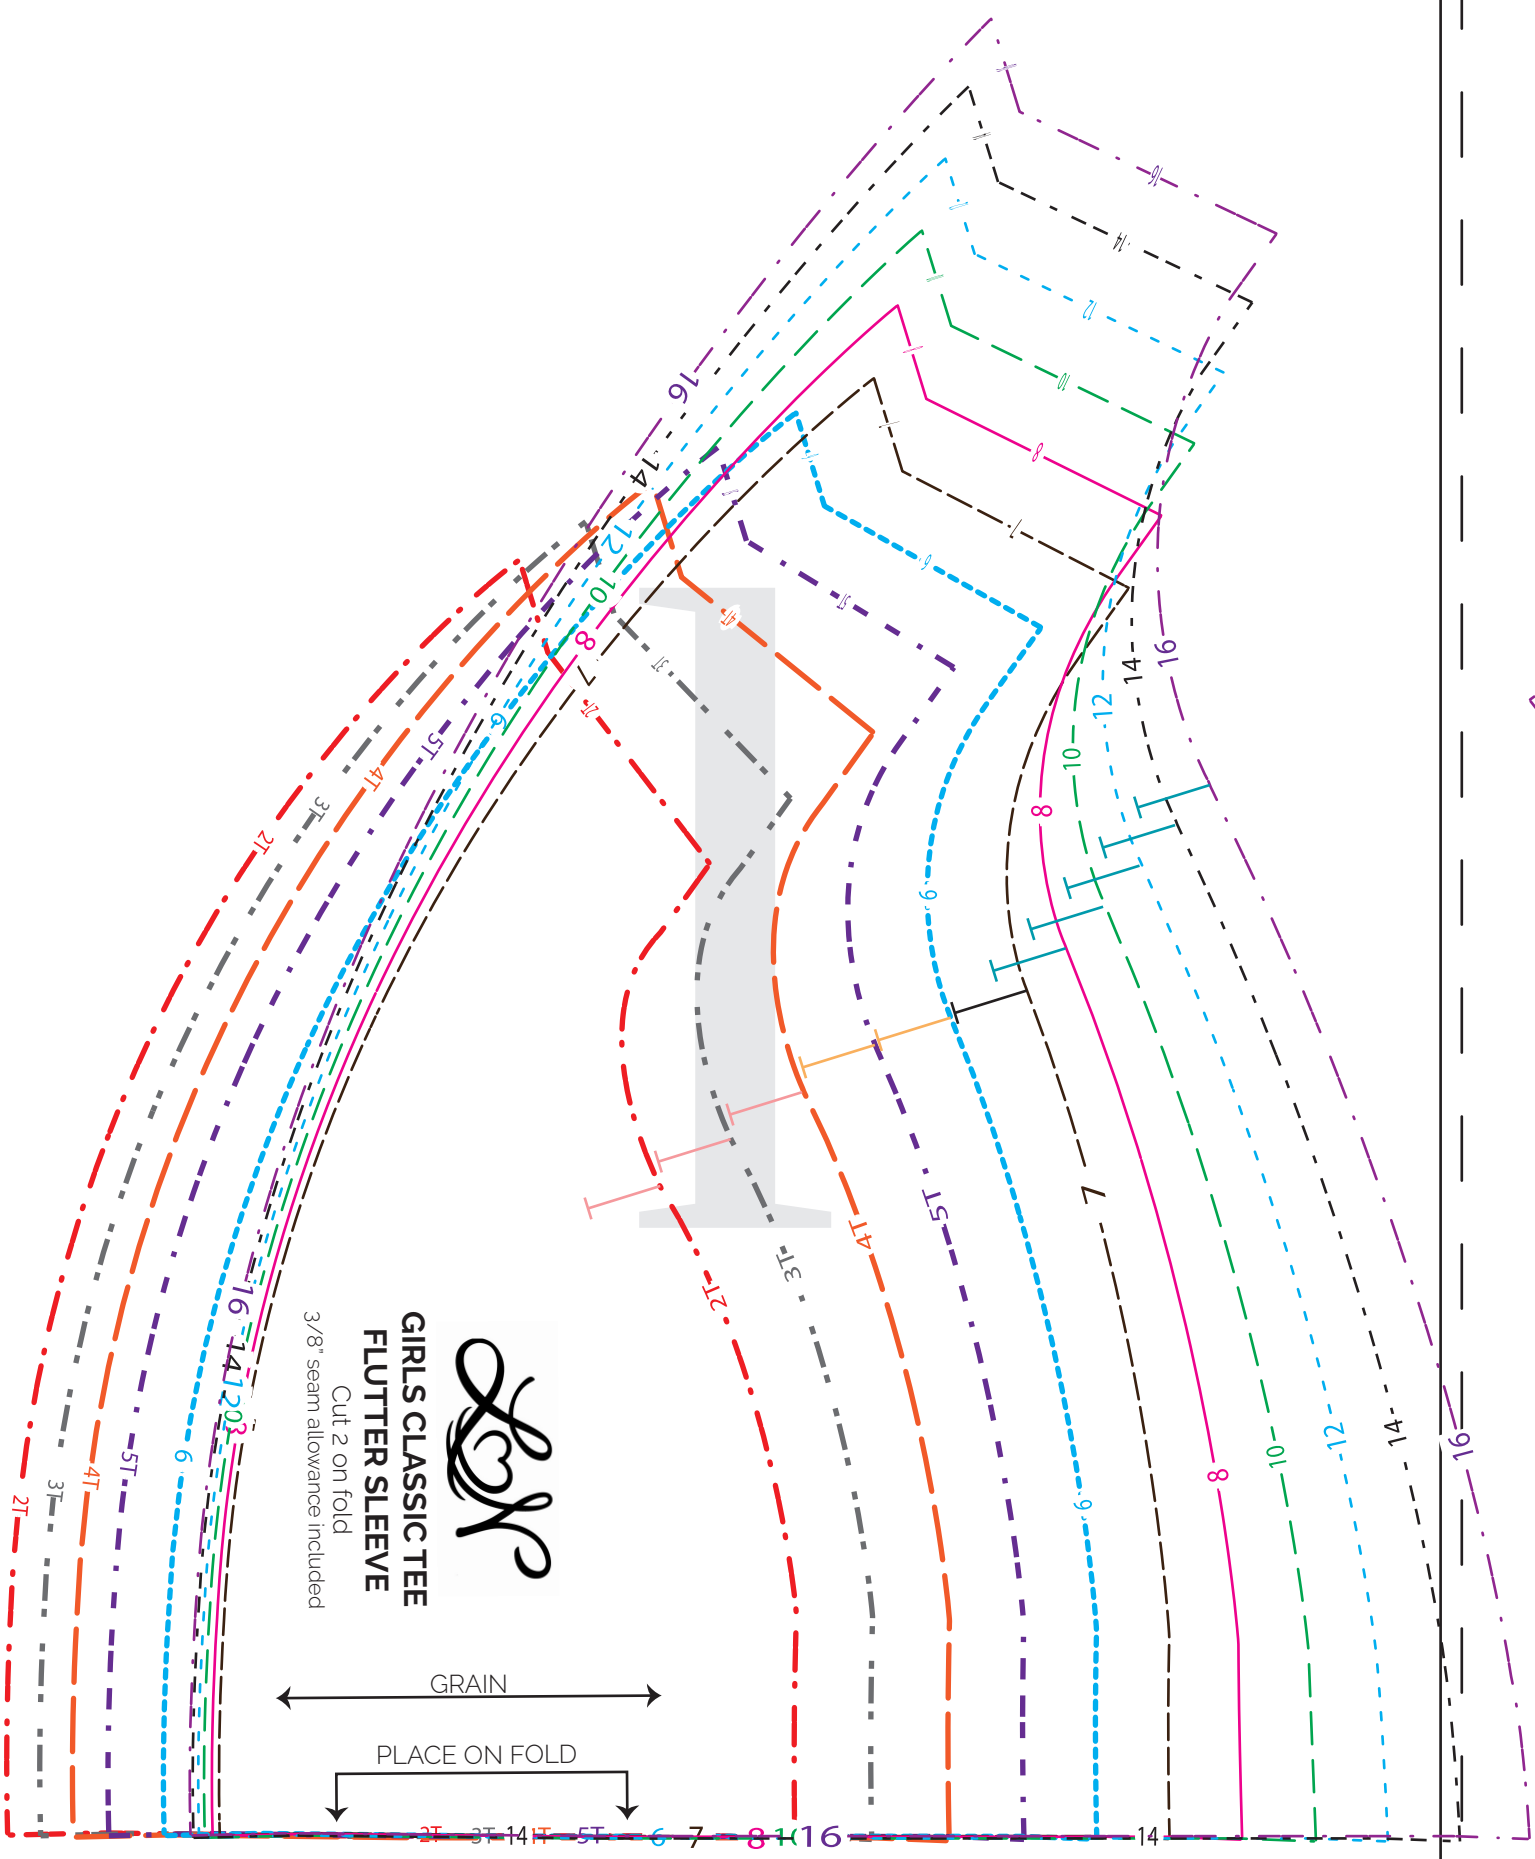

**GIRLS CLASSIC TEE  
FLUTTER SLEEVE**

Cut 2 on fold  
3/8" seam allowance included

GRAIN

PLACE ON FOLD

**GIRLS CLASSIC TEE  
PUFF SLEEVE**

Cut 2 on fold  
3/8" seam allowance included

GRAIN

PLACE ON FOLD

**GIRLS CLASSIC TEE  
PUFF SLEEVE BAND**

Cut 2  
3/8" seam allowance included

Grain