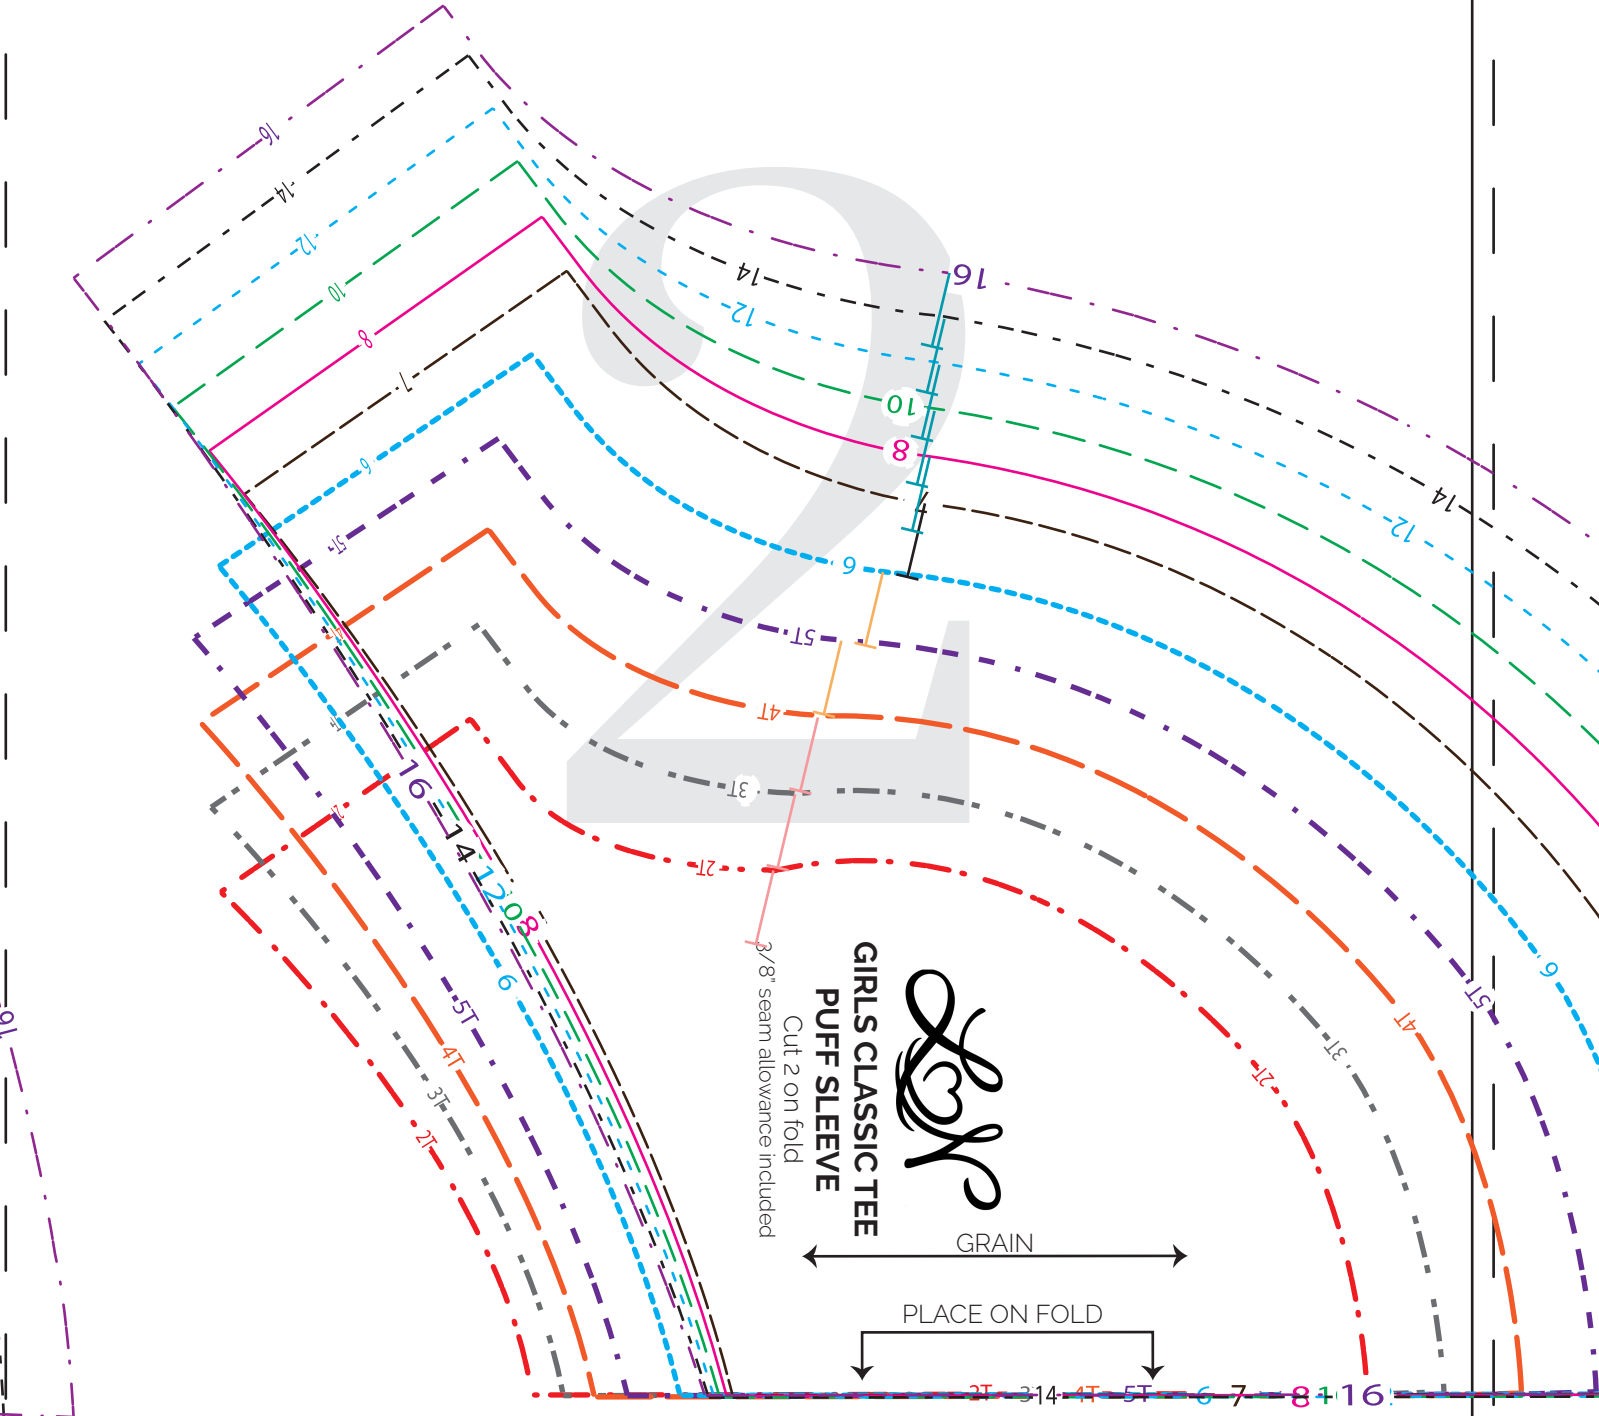

**GIRLS CLASSIC TEE  
FLUTTER SLEEVE**

Cut 2 on fold  
3/8" seam allowance included

GRAIN

PLACE ON FOLD

**GIRLS CLASSIC TEE  
PUFF SLEEVE**

Cut 2 on fold  
3/8" seam allowance included

GRAIN

PLACE ON FOLD

**GIRLS CLASSIC TEE  
PUFF SLEEVE BAND**

Cut 2  
3/8" seam allowance included

Grain