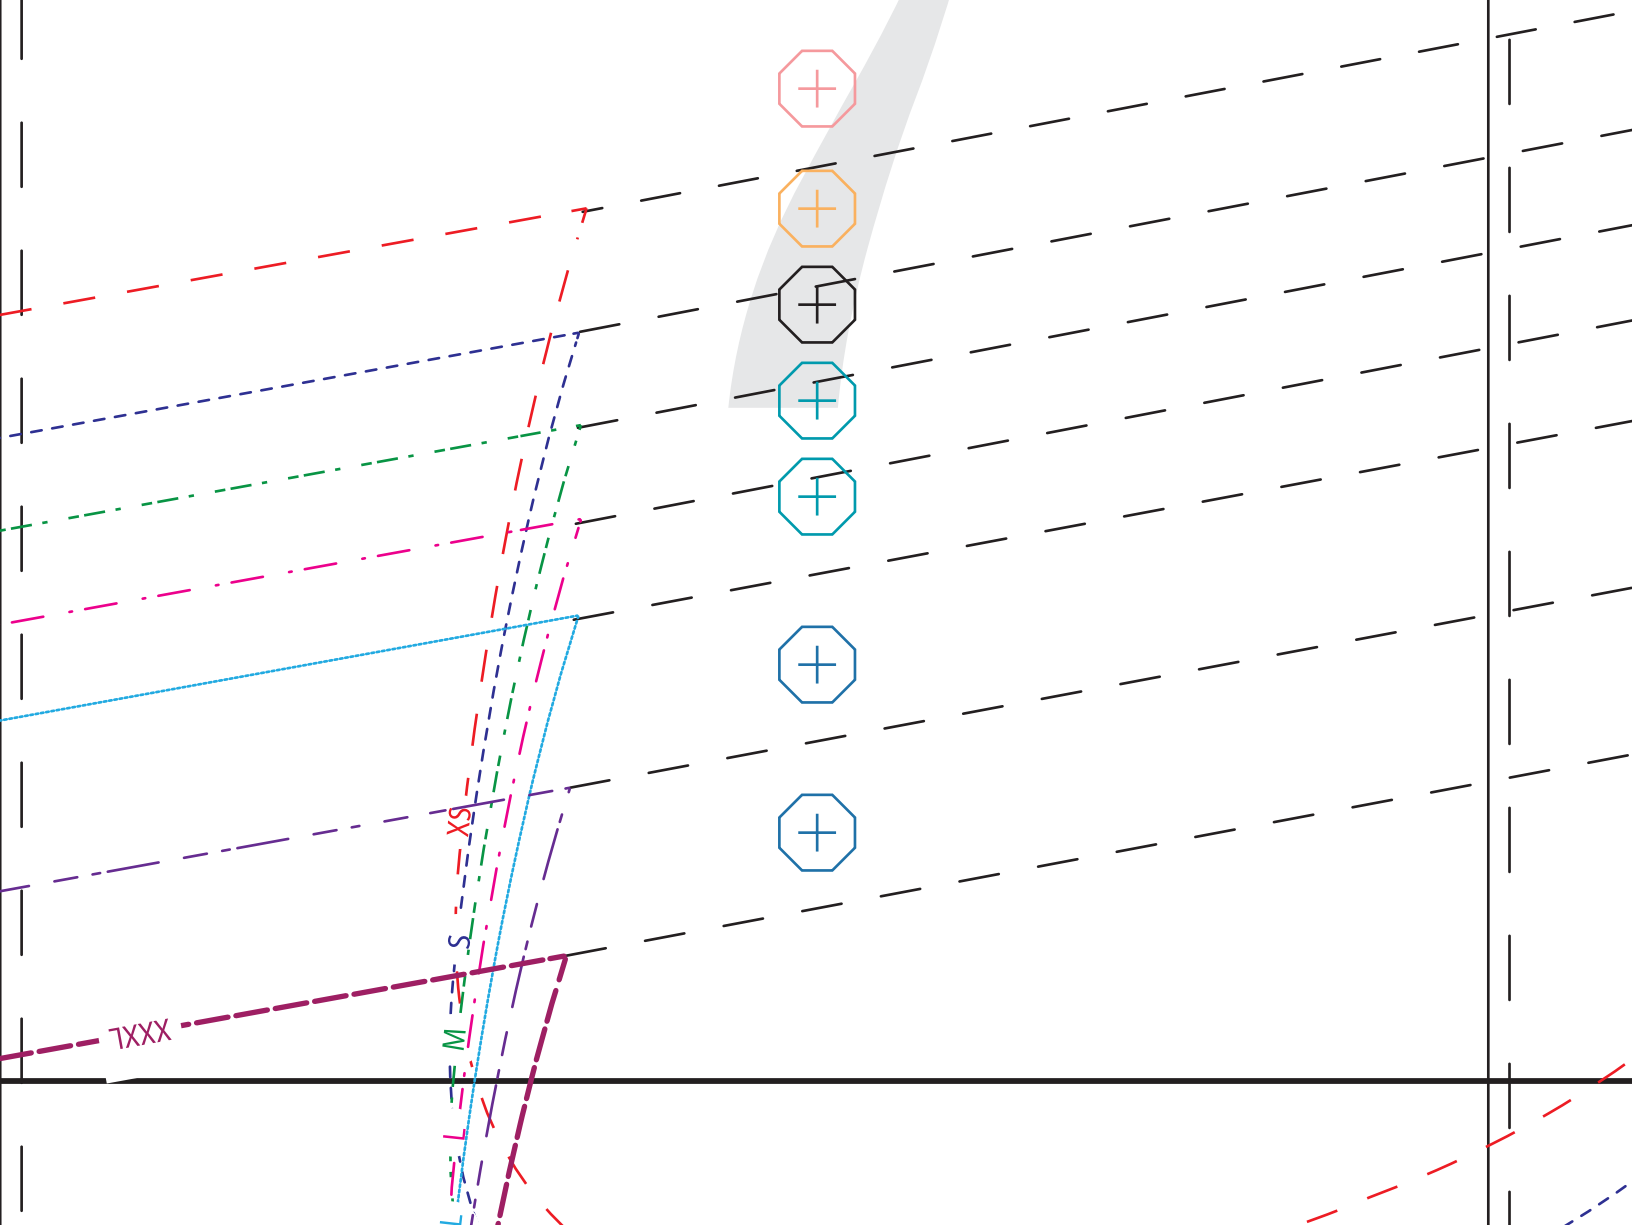

XXXL

2

1X

1XXX

Place on fold

*Joye* notions™

*Serata Dress*

MATERNITY Skirt Front

Cut 1 on fold

3/8" seam allowance included

Grain

XXL

XXXL

1"

XXXL

XXL

XL

XXL

XXXL

SX

6

7

XXXX

L M S X

9

TXX

TXXX

10

12